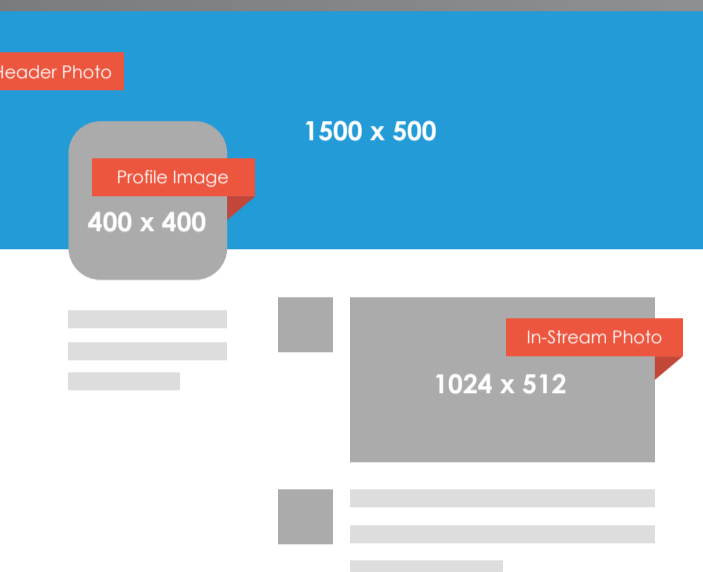

VIDEO

Recommended Video Formats: .mp4, .mov
360 Video Format: .mp4
360 Video Size (minimum width): 600 px

PICTURES

Formats: .jpg, .gif, .png

VIDEO

Formats: .mp4 for web, .mov for mobile
Video Maximum Length: 140 secs

PICTURES

Formats: .jpg, .gif, .png

PICTURES


VIDEO

Video Formats: .mp4, .mov

PICTURES

Format: .mp4, .mov

VIDEO

Video Length: 3 – 10 secs
Geofilter Format: .png