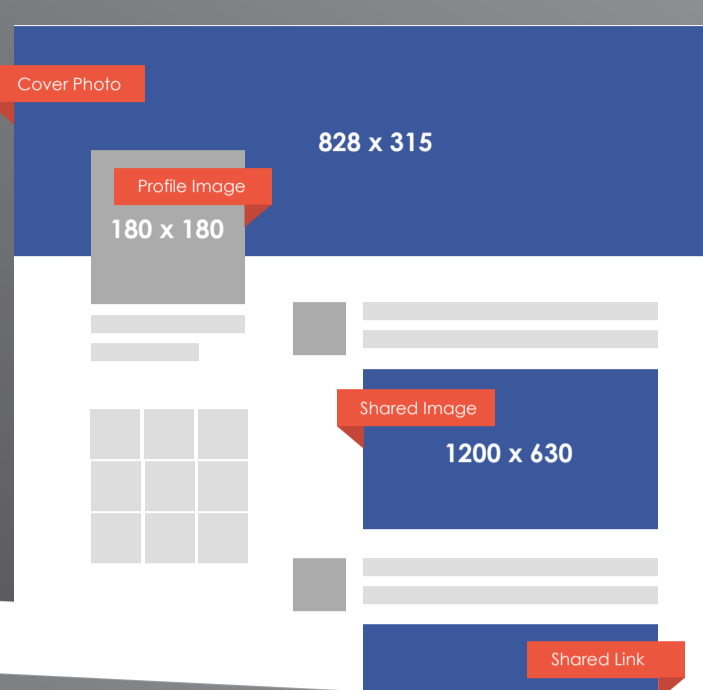

VIDEO

Feed Video: 1280 x 720 px
Recommended Video Formats: .mp4, .mov
360 Video Format: .mp4
360 Video Size (minimum width): 600 px