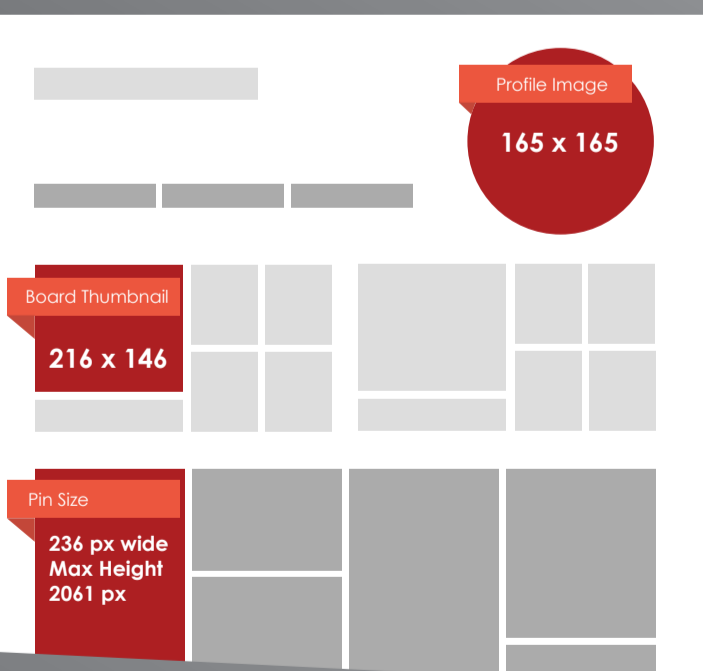

VIDEO

Video Formats: .mov, .mpeg4, .mp4, .avi, .wmv, .mpegs, .flv, .3gpp, WebM
Video Uploads: 1280 x 720 px
Video (240p): 426 x 240 px
Video (360p): 640 x 360 px
Video (480p): 854 x 480 px
Video (720p): 1280 x 720 px
Video (1080p): 1920 x 1080 px
Video (1440p): 2560 x 1440 px
Video (2160p): 3840 x 2160 px
Maximum length: 12 hours

PICTURES

Profile Photo: 110 x 100 px
Photo Thumbnails: 292 x 292 px
Photo Size (landscape): 1080 x 566 px
Photo Size (portrait): 1080 x 1350 px
Photo Size (square): 1080 x 1080 px
Stories Image Size: 1080 x 1920 px
Highlight Category Covers: 1080 x 1920 px

VIDEO

Live Video: 1 hour
Video Post (profile): 3 to 60 secs
Video Post (story): 15 secs

PICTURES

Formats: .jpg, .png
Profile Photo: 165 x 165 px
Large Board Thumbnail: 216 x 146 px
Small Board Thumbnail: 69 x 69 px

VIDEO

Video (square): 600 x 600 px
Video (vertical): 600 x 900 px
Video Formats: .mp4, .mov

PICTURES

Format: .mp4, .mov
Size: 1080 x 1920 px

VIDEO

Video Length: 3 – 10 secs
Geofilter: 1080 x 1920 px
Geofilter Format: .png