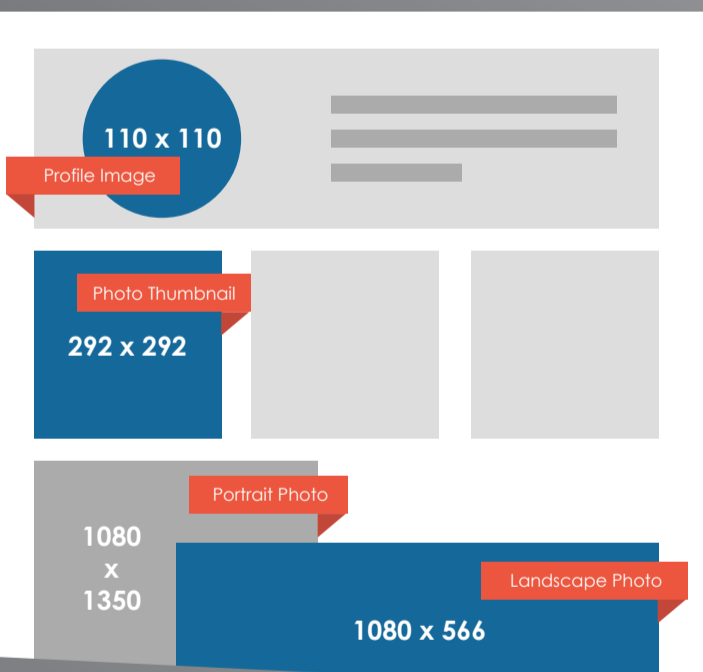

VIDEO

Live Video: 1 hour
Video Post (profile): 3 to 60 secs
Video Post (story): 15 secs