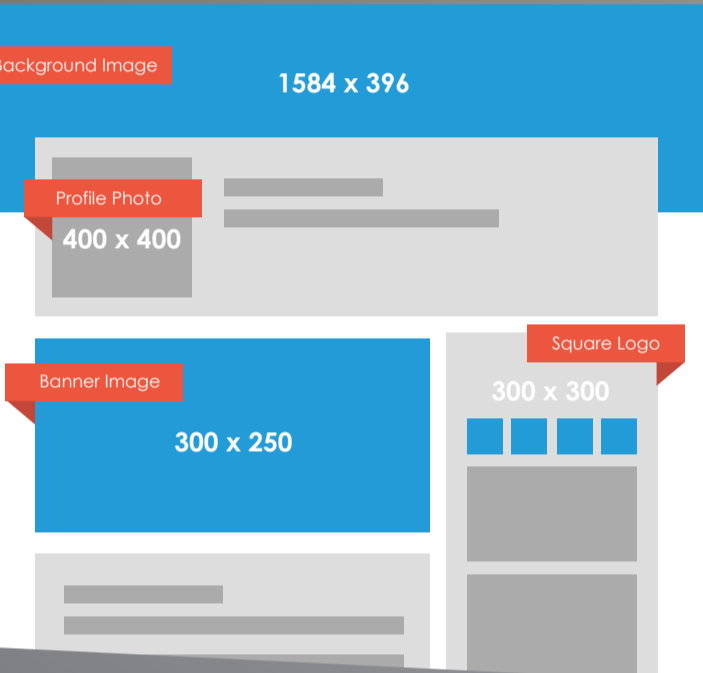

VIDEO

Video Formats: .asf, .avi, .flv, .mov, .mpeg-1, .mpeg-4, .mkv, WebM
Video (maximum size): 4096 x 2304 px
Video (minimum size): 256 x 144 px